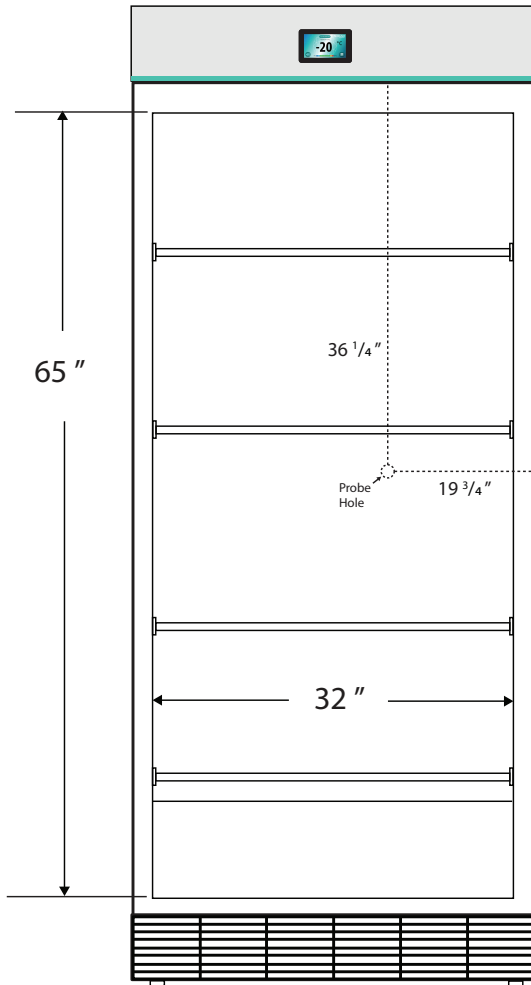

Front View

Side View

Cu. Ft	Defrost	Door	Int Door	Shelves	Interior Dim.			Refrigerant	H.P.	Amps	Weight
					W"	D"	H"				
30	Manual	1 Solid	0	4 Fixed	32	22 1/2	65	R404a	1/3	6	358 lbs.

Note: Interior dimensions are estimates and subject to change without notice