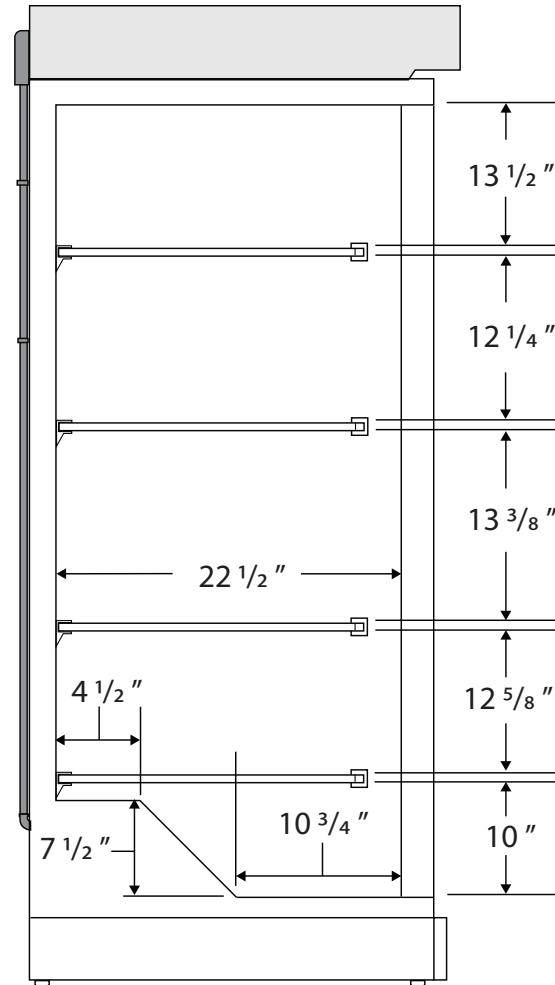

Front View

Side View

Cu. Ft	Defrost	Door	Int Door	Shelves	Interior Dim.			Refrigerant	H.P.	Amps	Weight
					W"	D"	H"				
30	Manual	1 Solid	0	4 Fixed	32	22 1/2	65	R404a	1/3	6	358 lbs.

Note: Interior dimensions are estimates and subject to change without notice