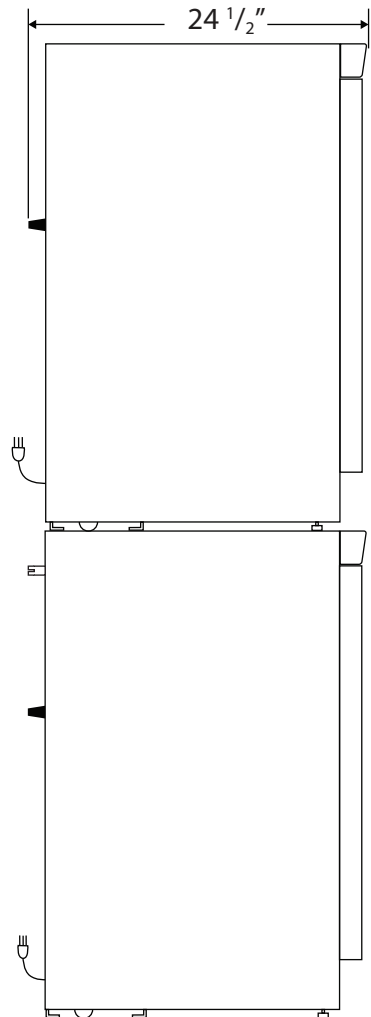

Front View

Side View

Top View

 115VAC/60Hz/1PH  
NEMA-5-15P

| Compartment  | Cu. Ft | Defrost | Door       | Int Door | Shelves        | W"     | D"     | H"     | Refrigerant | H.P. | Amps | Weight   |
|--------------|--------|---------|------------|----------|----------------|--------|--------|--------|-------------|------|------|----------|
| Refrigerator | 4.6    | Cycle   | 1 Solid LH | 0        | 2 Adj./1 Fixed | 23 3/4 | 24 1/2 | 66 3/4 | R600a       | 1/8  | 1.74 | 200 lbs. |
| Freezer      | 4.2    | Manual  | 1 Solid LH | 0        | 2 Fixed        |        |        |        |             | 1/8  | 1.5  |          |