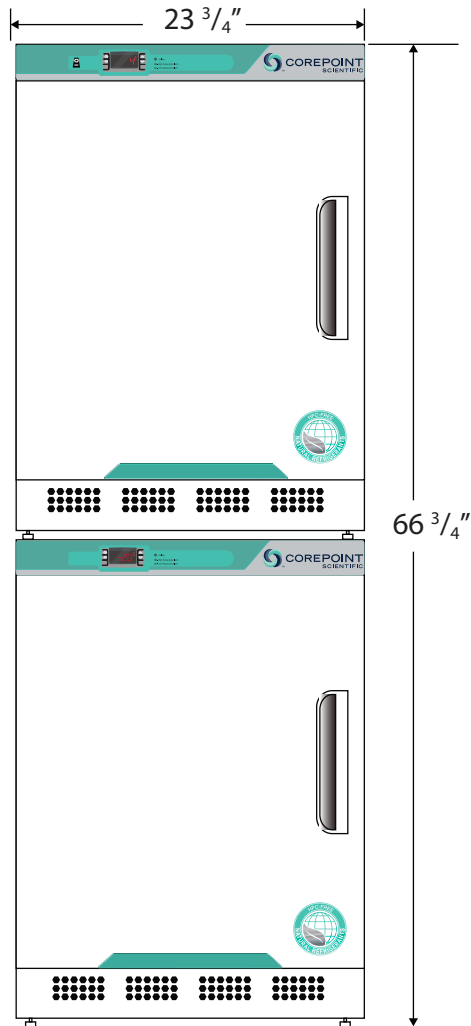

Front View

Side View

Top View

 115VAC/60Hz/1PH  
NEMA-5-15P

| Compartment  | Cu. Ft | Defrost | Door       | Int Door | Shelves        | W"     | D"     | H"     | Refrigerant | H.P. | Amps | Weight   |
|--------------|--------|---------|------------|----------|----------------|--------|--------|--------|-------------|------|------|----------|
| Refrigerator | 4.6    | Cycle   | 1 Solid LH | 0        | 2 Adj./1 Fixed | 23 3/4 | 24 1/2 | 66 3/4 | R600a       | 1/8  | 1.74 | 200 lbs. |
| Freezer      | 4.2    | Manual  | 1 Solid LH | 0        | 2 Fixed        |        |        |        |             | 1/8  | 1.5  |          |