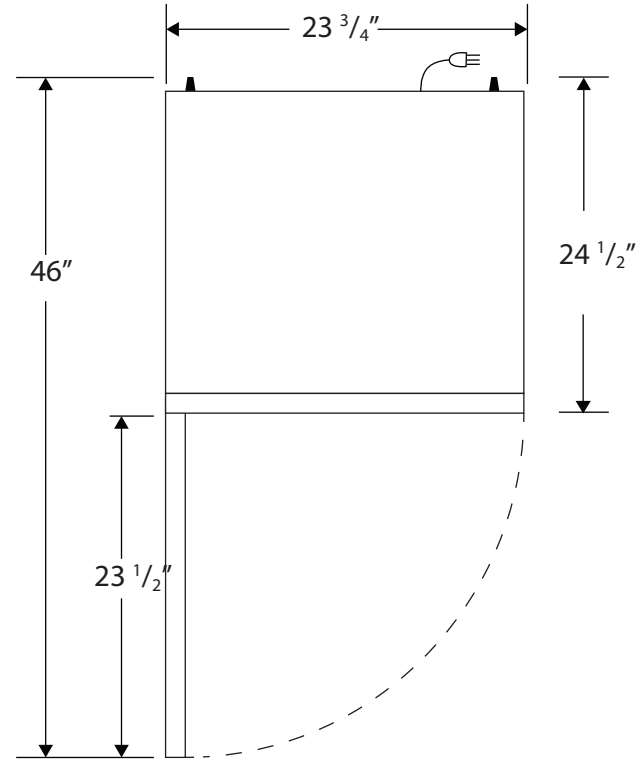

Front View

Side View

Top View

 115VAC/60Hz/1PH  
NEMA-5-15P

| Compartment  | Cu. Ft | Defrost | Door       | Int Door | Shelves        | W"     | D"     | H"     | Refrigerant | H.P. | Amps | Weight   |
|--------------|--------|---------|------------|----------|----------------|--------|--------|--------|-------------|------|------|----------|
| Refrigerator | 4.6    | Cycle   | 1 Solid LH | 0        | 2 Adj./1 Fixed | 23 3/4 | 24 1/2 | 66 3/4 | R600a       | 1/8  | 1.74 | 200 lbs. |
| Freezer      | 4.2    | Manual  | 1 Solid LH | 0        | 2 Fixed        |        |        |        |             | 1/8  | 1.5  |          |