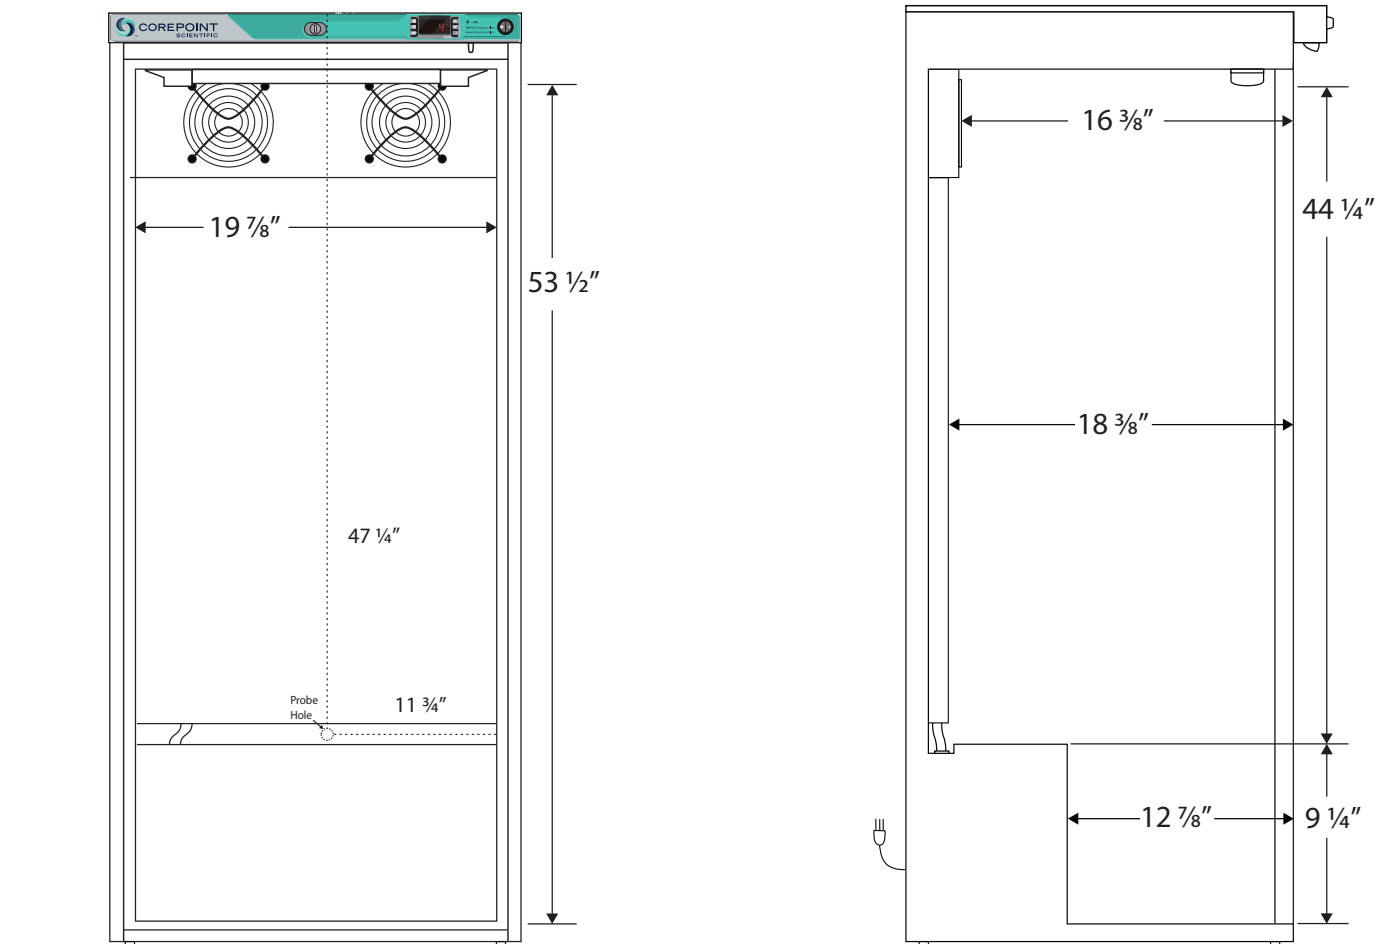

Front View

Side View

| Cu. Ft | Defrost | Door | Int Door | Shelves | Interior Dim. | | | Refrigerant | H.P. | Amps | Weight |
|--------|---------|---------|----------|-------------------------|---------------|--------|--------|-------------|------|------|----------|
| | | | | | W" | D" | H" | | | | |
| 10.5 | Cycle | 1 Glass | 0 | 6 Adj +Footed Bottom | 19 7/8 | 18 3/8 | 53 1/2 | R600a | 1/3 | 2.3 | 175 lbs. |

Note: Interior dimensions are estimates and subject to change without notice