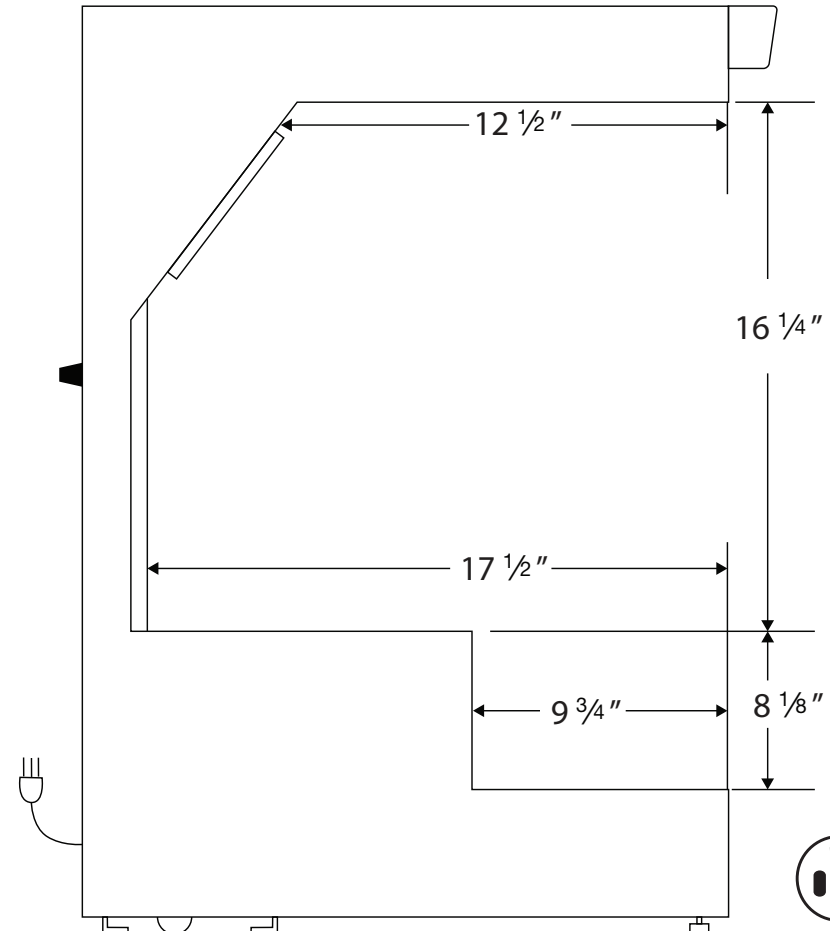

Front View

Side View

| Cu. Ft | Defrost | Door | Int Door | Shelves | Interior Dim. | | | Refrigerant | H.P. | Amps | Weight |
|--------|---------|---------|----------|---------------|--------------------------------|--------------------------------|--------------------------------|-------------|-----------------------------|------|---------|
| | | | | | W" | D" | H" | | | | |
| 4.6 | Cycle | 1 Solid | 0 | 2 Adj/1 Fixed | 19 ¹ / ₄ | 17 ¹ / ₂ | 24 ³ / ₈ | R600a | ¹ / ₈ | 1.74 | 97 lbs. |

Note: Interior dimensions are estimates and subject to change without notice