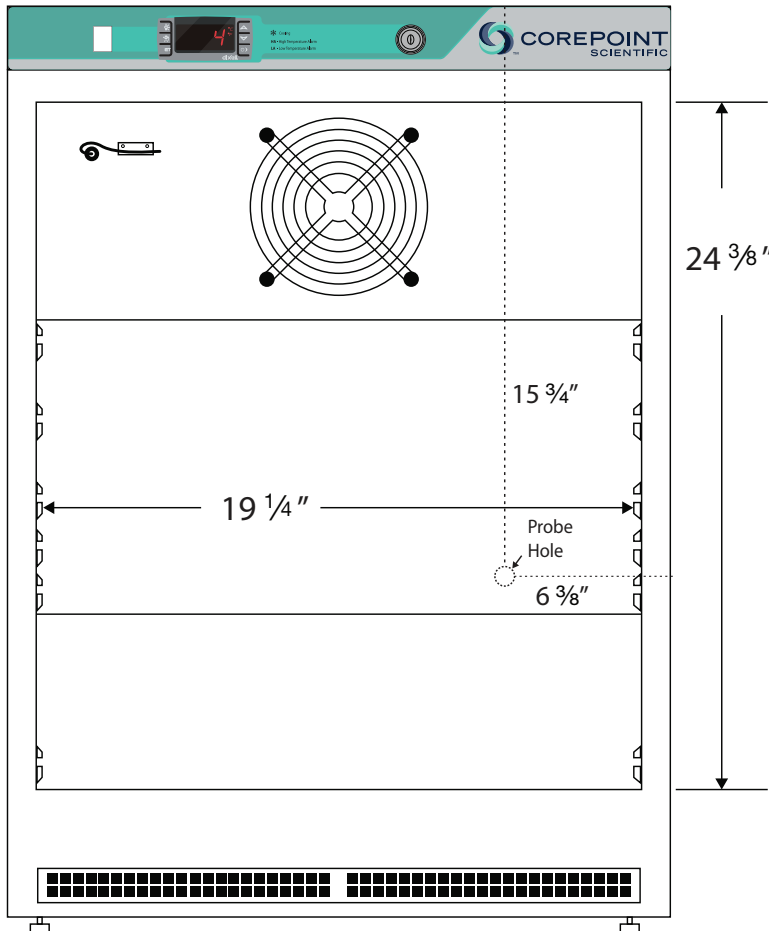

Front View

Side View

| Cu. Ft | Defrost | Door | Int Door | Shelves | Interior Dim. | | | Refrigerant | H.P. | Amps | Weight |
|--------|---------|---------|----------|---------------|--------------------------------|--------------------------------|--------------------------------|-------------|-----------------------------|------|---------|
| | | | | | W" | D" | H" | | | | |
| 4.6 | Cycle | 1 Solid | 0 | 2 Adj/1 Fixed | 19 ¹ / ₄ | 17 ¹ / ₂ | 24 ³ / ₈ | R600a | ¹ / ₈ | 1.74 | 97 lbs. |

Note: Interior dimensions are estimates and subject to change without notice