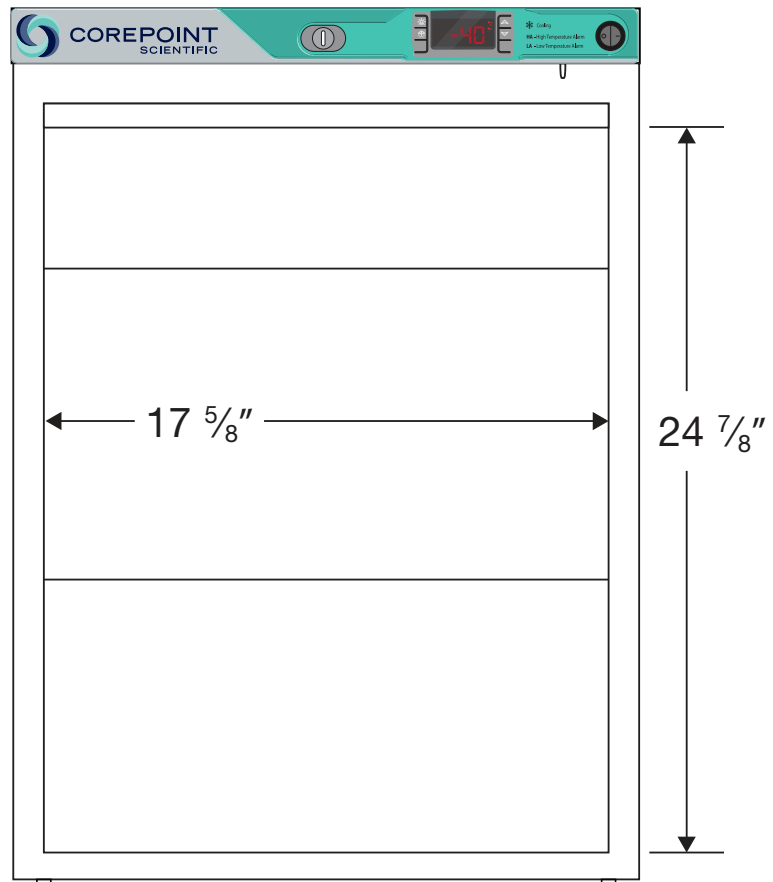

Front View

Side View

Cu. Ft	Defrost	Door	Int Door	Shelves	Interior Dim.			Refrigerant	H.P.	Amps	Weight
					W"	D"	H"				
4	Manual	1 Solid	0	3 Adj. +Footed Bottom	17 5/8	15 7/8	24 7/8	R290	1/4	2.2	93 lbs.

Note: Interior dimensions are estimates and subject to change without notice