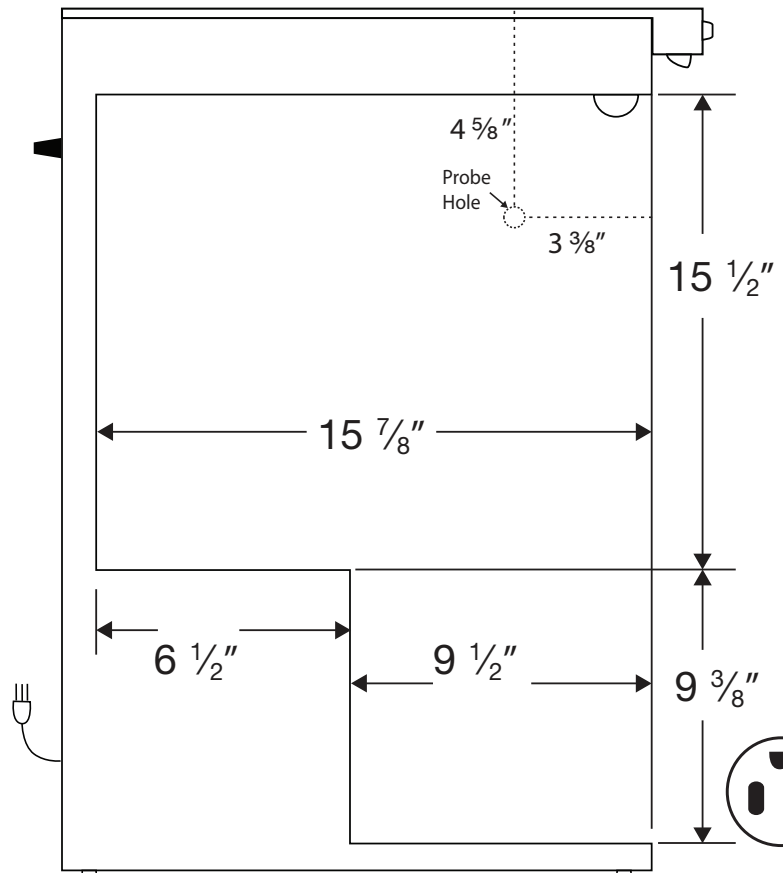

Front View

Side View

Cu. Ft	Defrost	Door	Int Door	Shelves	Interior Dim.			Refrigerant	H.P.	Amps	Weight
					W"	D"	H"				
4	Manual	1 Solid	0	3 Adj. +Footed Bottom	17 5/8	15 7/8	24 7/8	R290	1/4	2.2	93 lbs.

Note: Interior dimensions are estimates and subject to change without notice