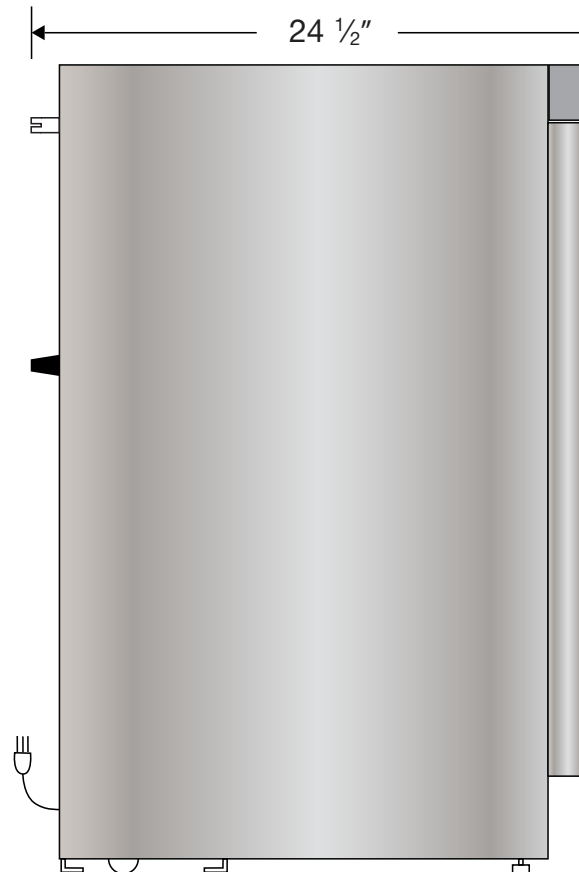

COREPOINT
SCIENTIFIC

Exterior
PF051SSSLH/0M

Front View

Side View

Top View

115VAC/60Hz/1PH
NEMA-5-15P

Cu. Ft	Defrost	Door	Int Door	Shelves	W"	D"	H"	Refrigerant	H.P.	Amps	Weight
4.2	Manual	1 Solid LH	0	2 Fixed	23 ³ / ₄	24 ¹ / ₂	33 ³ / ₈	R600a	¹ / ₈	1.5	100 lbs.