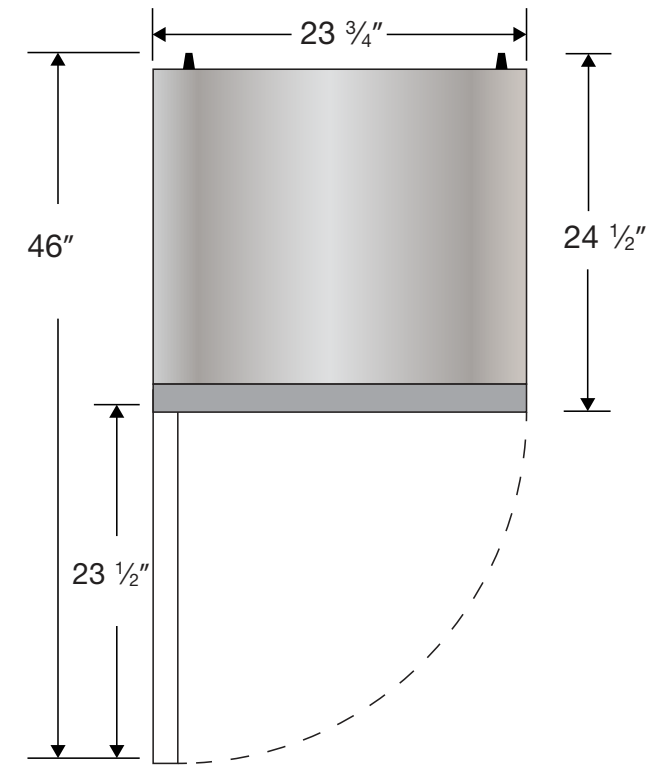

COREPOINT
SCIENTIFIC

Exterior
PF051SSSLH/0M

Front View

Side View

Top View

115VAC/60Hz/1PH
NEMA-5-15P

Cu. Ft	Defrost	Door	Int Door	Shelves	W"	D"	H"	Refrigerant	H.P.	Amps	Weight
4.2	Manual	1 Solid LH	0	2 Fixed	23 ³ / ₄	24 ¹ / ₂	33 ³ / ₈	R600a	¹ / ₈	1.5	100 lbs.