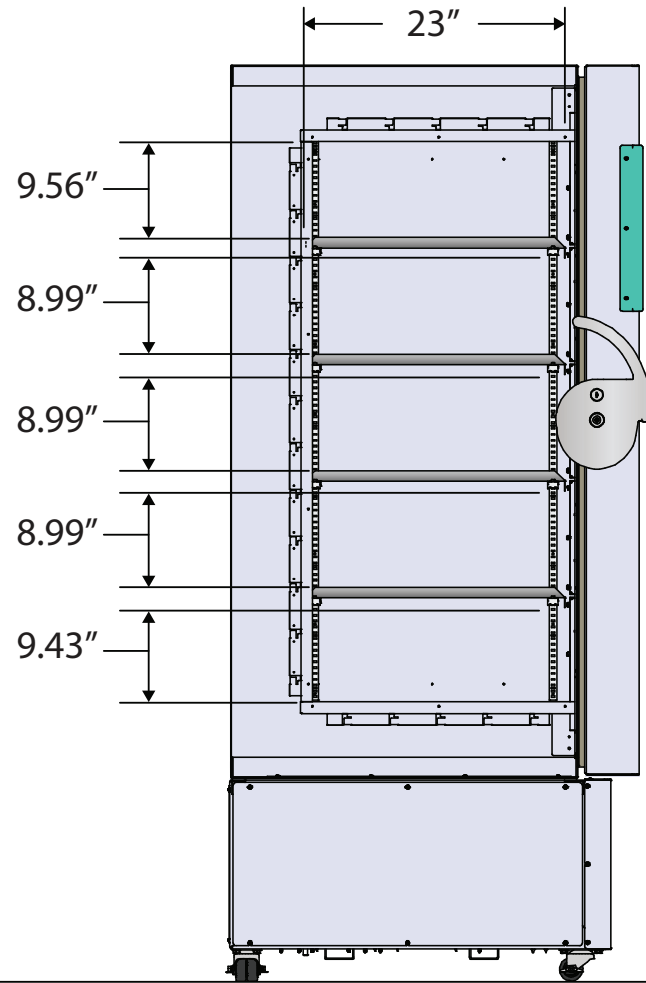

Front View

Side View

 230VAC/60Hz/1PH
NEMA-6-15P

Cu. Ft	Defrost	Door	Int Door	Shelves	Interior Dim.			H.P.	Amps	Weight
					W"	D"	H"			
25	Manual	1 Solid	5	4 Fixed	34.8	23	50	1/2 x 1/2	10	730 lbs.

Note: Interior dimensions are estimates and subject to change without notice