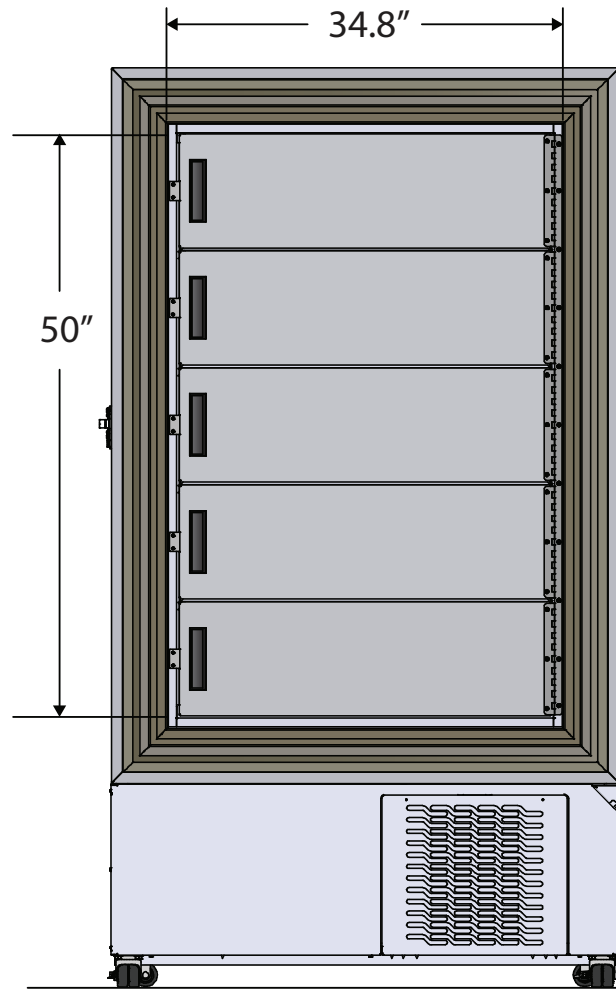

Front View

Side View

 230VAC/60Hz/1PH
NEMA-6-15P

Cu. Ft	Defrost	Door	Int Door	Shelves	Interior Dim.			H.P.	Amps	Weight
					W"	D"	H"			
25	Manual	1 Solid	5	4 Fixed	34.8	23	50	1/2 x 1/2	10	730 lbs.

Note: Interior dimensions are estimates and subject to change without notice