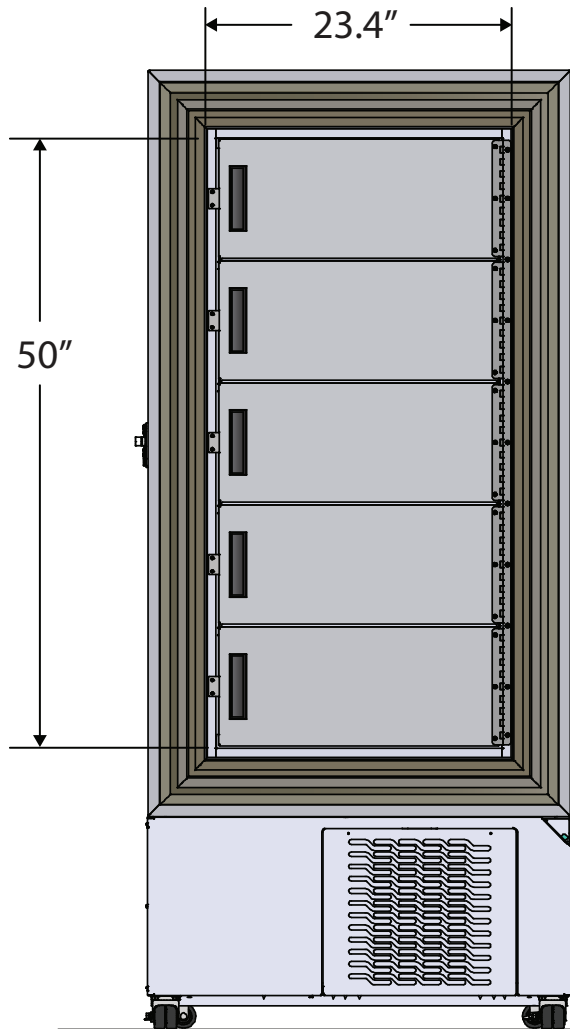

Front View

Side View

115VAC/60Hz/1PH  
NEMA-5-20P

Cu. Ft	Defrost	Door	Int Door	Shelves	Interior Dim.			H.P.	Amps	Weight
					W"	D"	H"			
17	Manual	1 Solid	5	4 Fixed	23.4	23	50	½ x ½	16	625 lbs.

Note: Interior dimensions are estimates and subject to change without notice