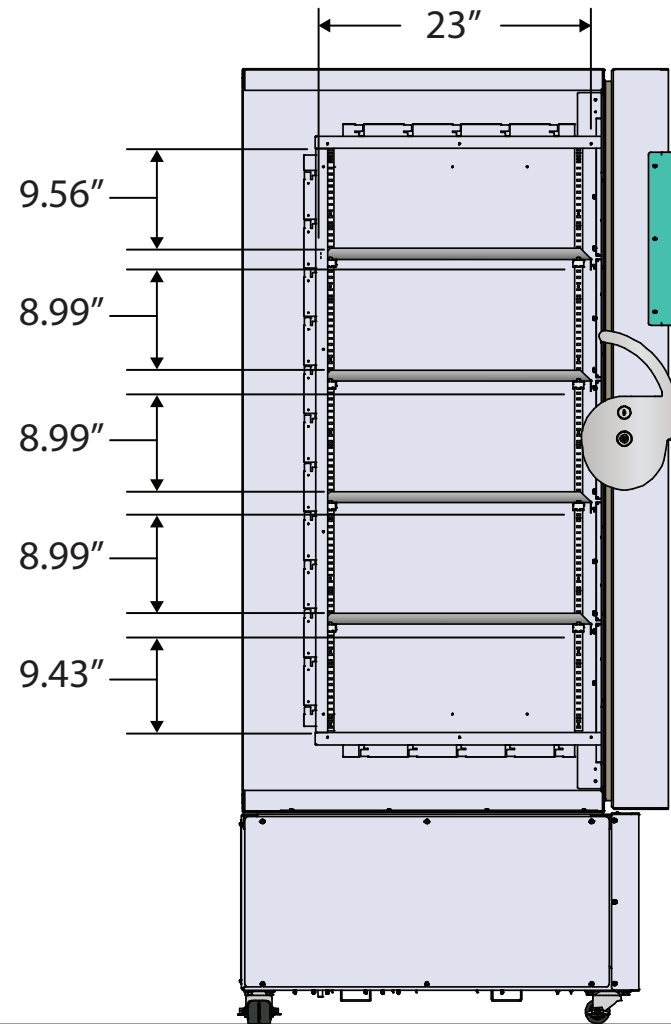

Front View

Side View

115VAC/60Hz/1PH  
NEMA-5-20P

Cu. Ft	Defrost	Door	Int Door	Shelves	Interior Dim.			H.P.	Amps	Weight
					W"	D"	H"			
17	Manual	1 Solid	5	4 Fixed	23.4	23	50	½ x ½	16	625 lbs.

Note: Interior dimensions are estimates and subject to change without notice