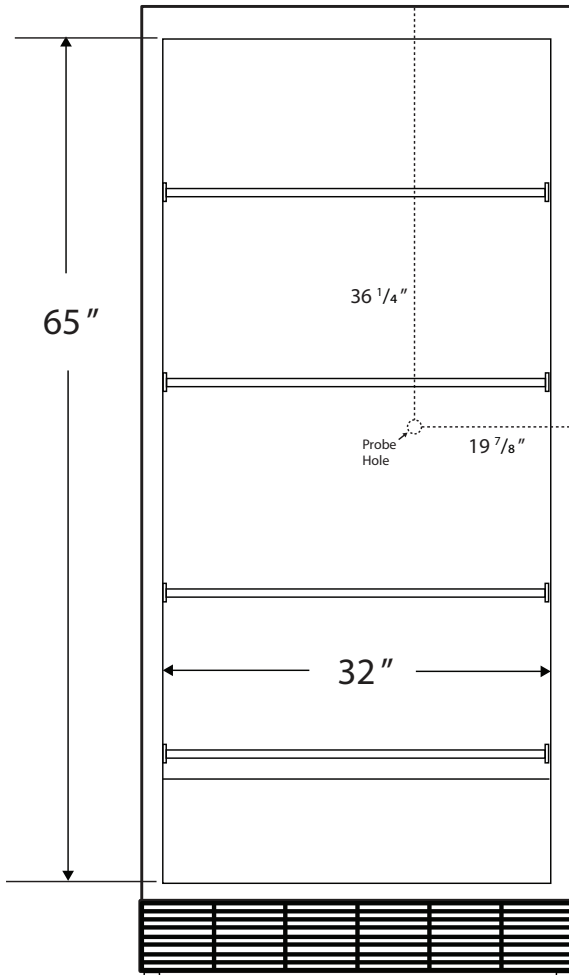

Front View

Side View

Cu. Ft	Defrost	Door	Int Door	Shelves	Interior Dim.			Refrigerant	H.P.	Amps	Weight
					W"	D"	H"				
30	Manual	1 Solid	0	4 Fixed	32	22 1/2	65	R404a	1/3	6	305 lbs.

Note: Interior dimensions are estimates and subject to change without notice