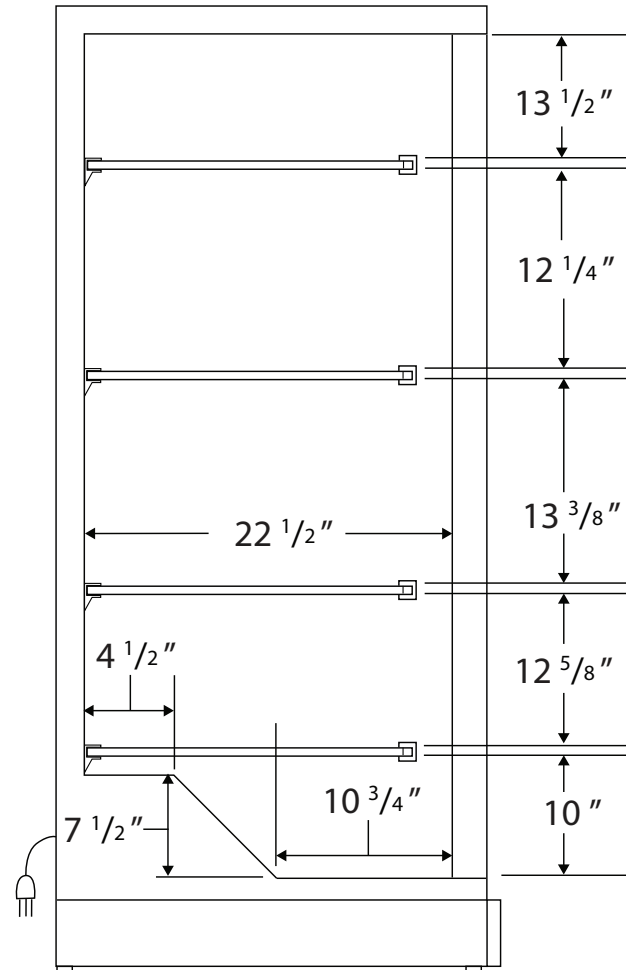

Front View

Side View

Cu. Ft	Defrost	Door	Int Door	Shelves	Interior Dim.			Refrigerant	H.P.	Amps	Weight
					W"	D"	H"				
30	Manual	1 Solid	0	4 Fixed	32	22 1/2	65	R404a	1/3	6	305 lbs.

Note: Interior dimensions are estimates and subject to change without notice