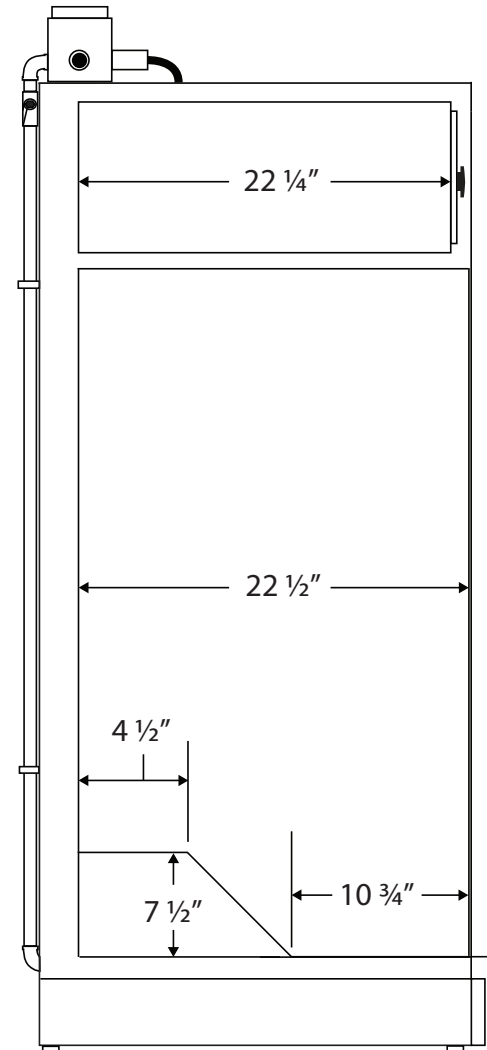

Front View

Side View

Factory Sealed Wires Only

Compartment	Cu. Ft	Defrost	Door	Int Door	Shelves	Interior Dim.			Refrigerant	H.P.	Amps	Weight
						W"	D"	H"				
Freezer	30	Manual	1 Solid	1 0	0 3 Adj	29	22 1/4	12	R404a	1/3	6	348 lbs.
Refrigerator						32	22 1/2	50 1/4				

Note: Interior dimensions are estimates and subject to change without notice