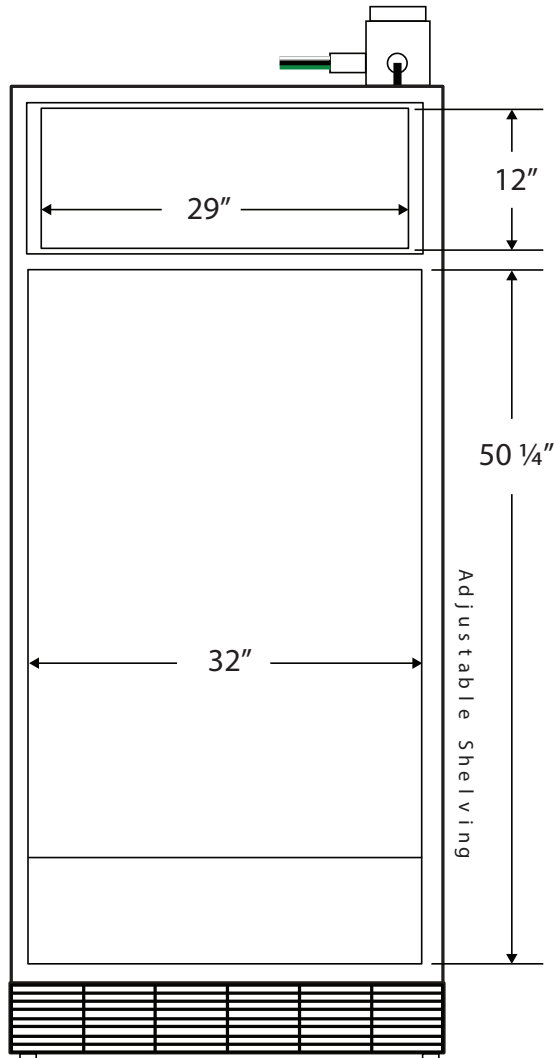

Front View

Side View

Factory Sealed Wires Only

Compartment	Cu. Ft	Defrost	Door	Int Door	Shelves	Interior Dim.			Refrigerant	H.P.	Amps	Weight
						W"	D"	H"				
Freezer	30	Manual	1 Solid	1 0	0 3 Adj	29	22 1/4	12	R404a	1/3	6	348 lbs.
Refrigerator						32	22 1/2	50 1/4				

Note: Interior dimensions are estimates and subject to change without notice