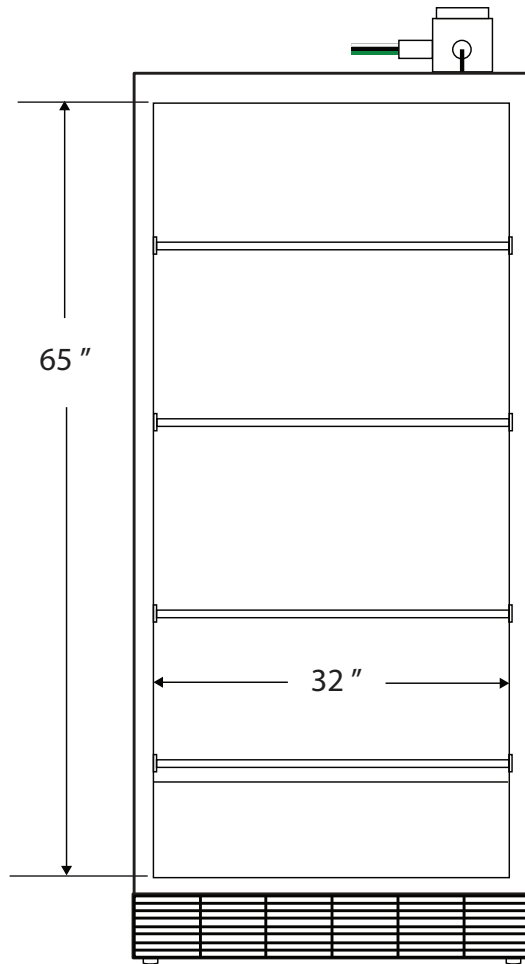

Front View

Side View

Factory Sealed Wires Only

Cu. Ft	Defrost	Door	Int Door	Shelves	Interior Dim.			Refrigerant	H.P.	Amps	Weight
					W"	D"	H"				
30	Manual	1 Solid	0	4 Fixed	32	22 1/2	65	R404a	1/3	6	330 lbs.

Note: Interior dimensions are estimates and subject to change without notice