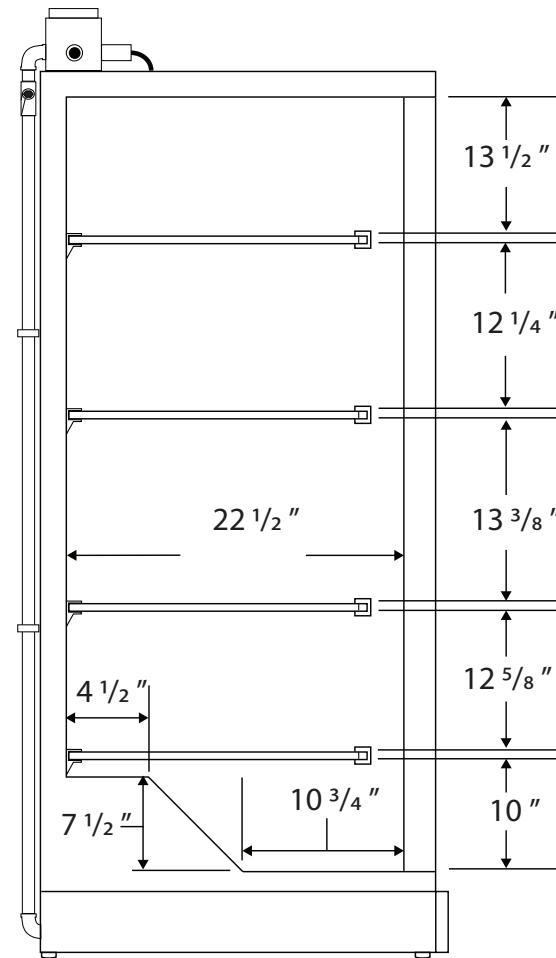

Front View

Side View

Factory Sealed Wires Only

Cu. Ft	Defrost	Door	Int Door	Shelves	Interior Dim.			Refrigerant	H.P.	Amps	Weight
					W"	D"	H"				
30	Manual	1 Solid	0	4 Fixed	32	22 1/2	65	R404a	1/3	6	330 lbs.

Note: Interior dimensions are estimates and subject to change without notice