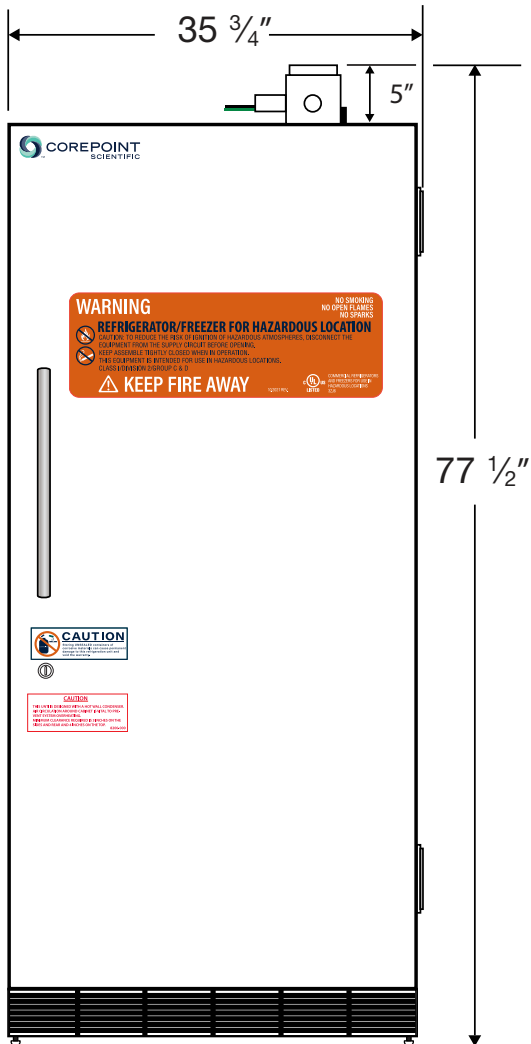

COREPOINT SCIENTIFIC

Exterior EF301WWW/0M

Front View

Side View

Top View

Factory Sealed Wires Only

Cu. Ft	Defrost	Door	Int Door	Shelves	W"	D"	H"	Refrigerant	H.P.	Amps	Weight
30	Manual	1 Solid	0	4 Fixed	35 3/4	35	77 1/2	R404a	1/3	6	330 lbs.