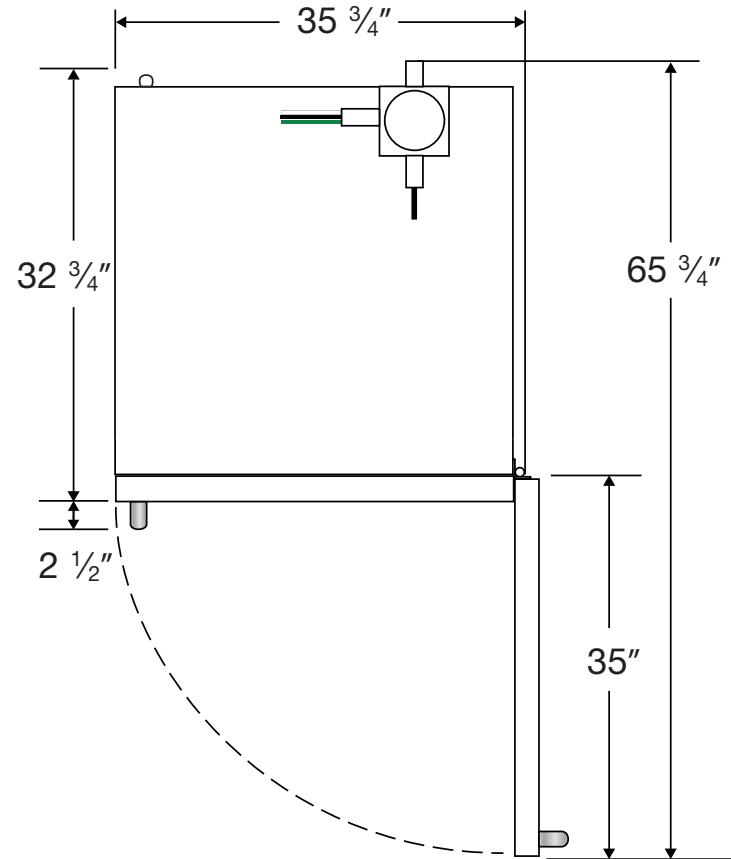

COREPOINT SCIENTIFIC

Exterior EF301WWW/0M

Front View

Side View

Top View

Factory Sealed Wires Only

Cu. Ft	Defrost	Door	Int Door	Shelves	W"	D"	H"	Refrigerant	H.P.	Amps	Weight
30	Manual	1 Solid	0	4 Fixed	35 3/4	35	77 1/2	R404a	1/3	6	330 lbs.